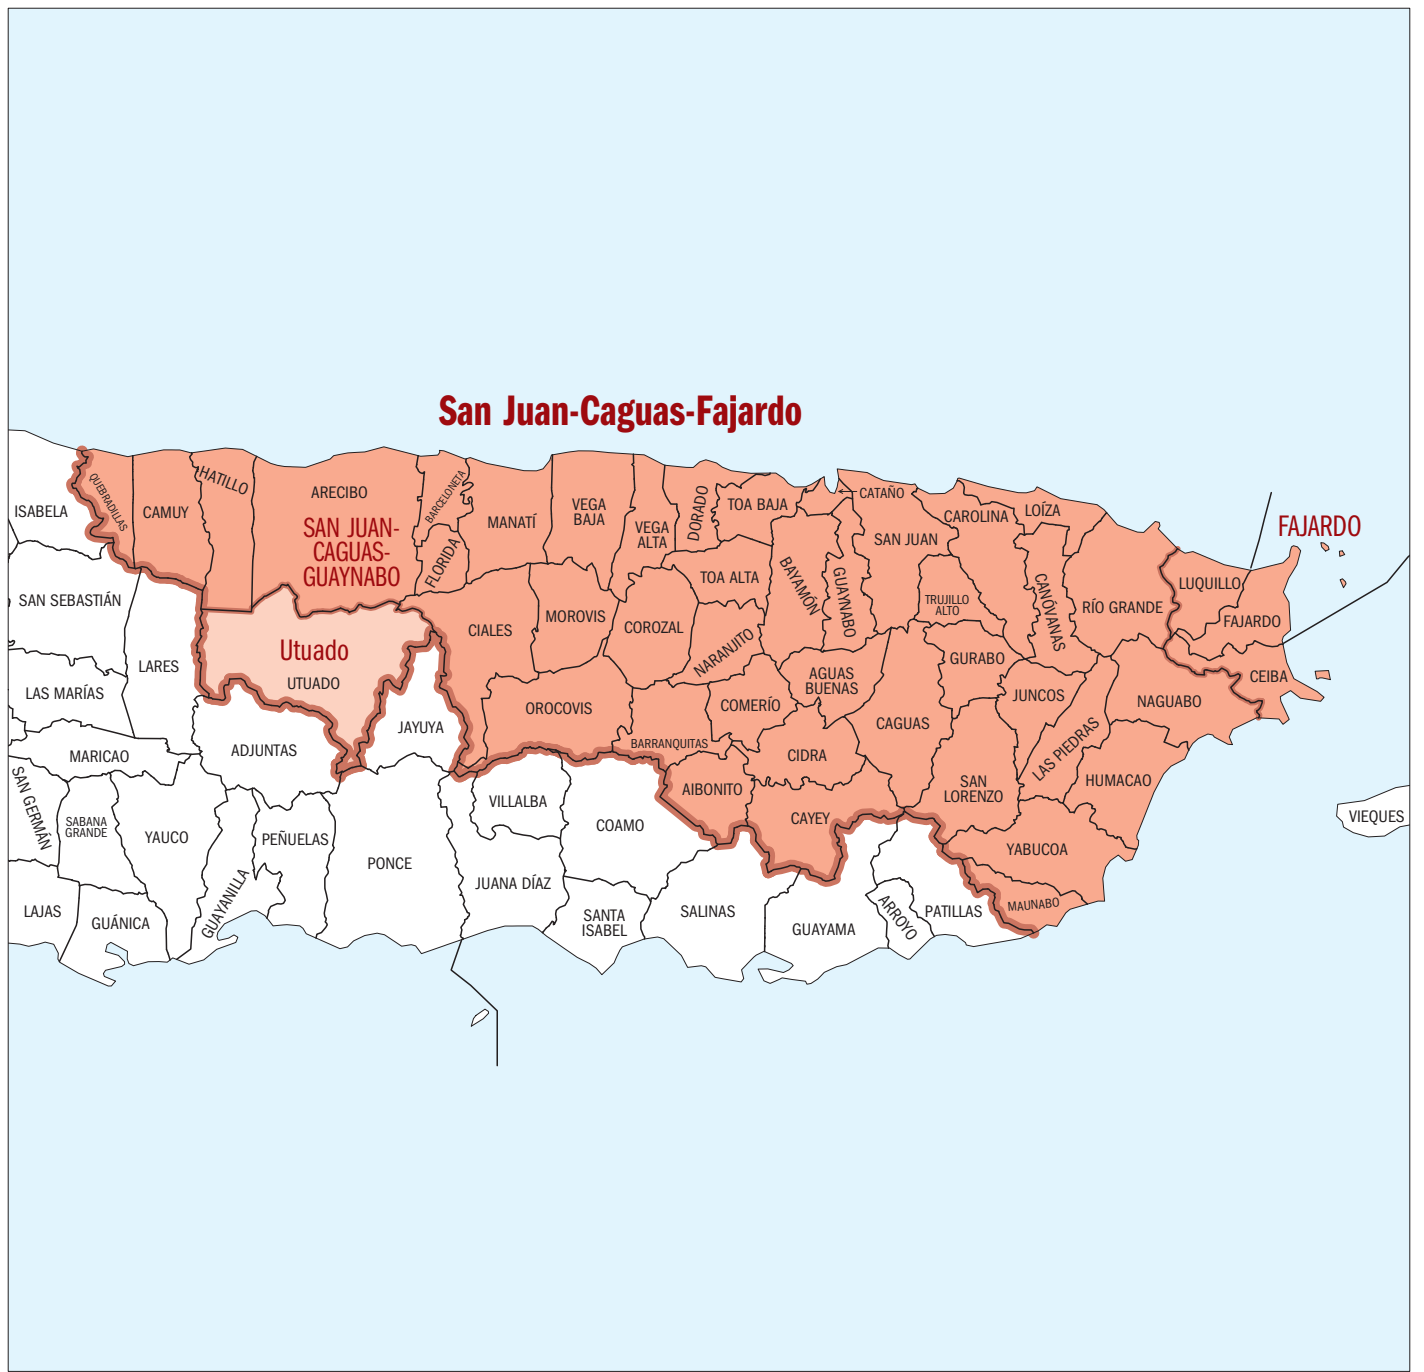

San Juan-Caguas-Fajardo, PR Combined Statistical Area

LEGEND

- Ponce-Yauco-Coamo**  Combined Statistical Area
- MAYAGÜEZ**  Metropolitan Statistical Area
- Santa Isabel**  Micropolitan Statistical Area
- CAMUY**  Municipio
-  Shoreline

Combined Statistical Area (CSA) and Metropolitan/Micropolitan Statistical Area (CBSA) boundaries and names are as of December 2006. All other boundaries and names are as of January 1, 2007.