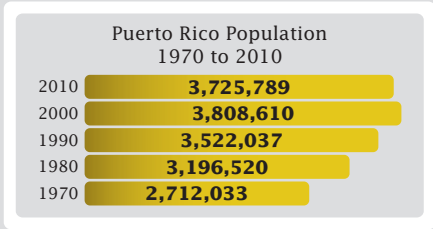

# 2010 Census: Puerto Rico Profile

## Population Density by Census Tract

## State Race\* Breakdown

Hispanic or Latino (of any race) makes up **99.0%** of the state population.