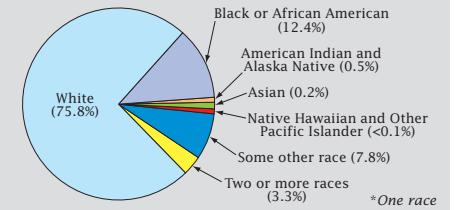

2010 Census: Puerto Rico Profile

Population Density by Census Tract

State Race* Breakdown

Hispanic or Latino (of any race) makes up **99.0%** of the state population.

Population by Sex and Age

Housing Tenure

People per Square Mile by Census Tract