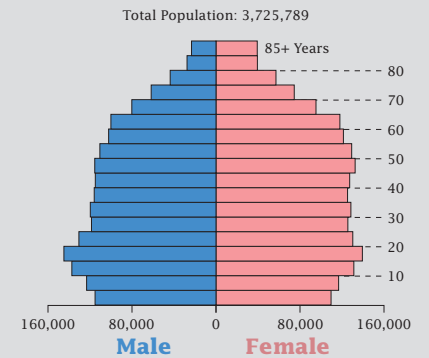

2010 Census: Puerto Rico Profile

Population Density by Census Tract

State Race* Breakdown

Hispanic or Latino (of any race) makes up **99.0%** of the state population.

Population by Sex and Age

Housing Tenure

People per Square Mile by Census Tract